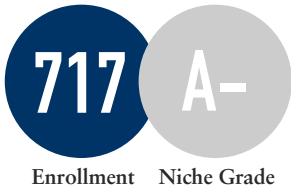

- 11th largest district in the State and the 65th largest in the United States serving 65,000 students across 64 campuses
- Largest district in the State to ever achieve the highest rating of Exemplary in 2010
- 95.3% graduation rate – one of the highest in Texas
- One of only three of the 1,100+ public school districts in Texas to be recognized for high academic achievement while maintaining cost-effective operations 10 years in a row

- One of nine public school districts in Texas designated 2015 Honor Roll District by the Educational Results Partnership (ERP) and the Institute for Productivity in Education (IPE)
- One of nine public school districts in Texas to receive top 1.1 rating for high academic student performance/efficiency in spending from the Education Resource Group (ERG)
- CISD's tax rate is one of the lowest in the Houston metropolitan area at $1.23