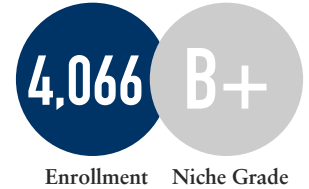

- 11th largest district in the State and the 65th largest in the United States serving 65,000 students across 64 campuses
- Largest district in the State to ever achieve the highest rating of Exemplary in 2010
- 95.3% graduation rate – one of the highest in Texas
- One of only three of the 1,100+ public school districts in Texas to be recognized for high academic achievement while maintaining cost-effective operations 10 years in a row

- One of nine public school districts in Texas designated 2015 Honor Roll District by the Educational Results Partnership (ERP) and the Institute for Productivity in Education (IPE)
- One of nine public school districts in Texas to receive top 1.1 rating for high academic student performance/efficiency in spending from the Education Resource Group (ERG)
- CISD's tax rate is one of the lowest in the Houston metropolitan area at $1.23