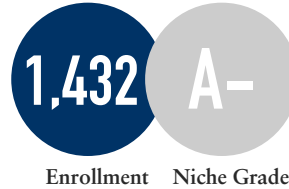

- 11th largest district in the State and the 65th largest in the United States serving 65,000 students across 64 campuses
- Largest district in the State to ever achieve the highest rating of Exemplary in 2010
- 95.3% graduation rate – one of the highest in Texas
- One of only three of the 1,100+ public school districts in Texas to be recognized for high academic achievement while maintaining cost-effective operations 10 years in a row

- One of nine public school districts in Texas designated 2015 Honor Roll District by the Educational Results Partnership (ERP) and the Institute for Productivity in Education (IPE)
- One of nine public school districts in Texas to receive top 1.1 rating for high academic student performance/efficiency in spending from the Education Resource Group (ERG)
- CISD's tax rate is one of the lowest in the Houston metropolitan area at $1.23